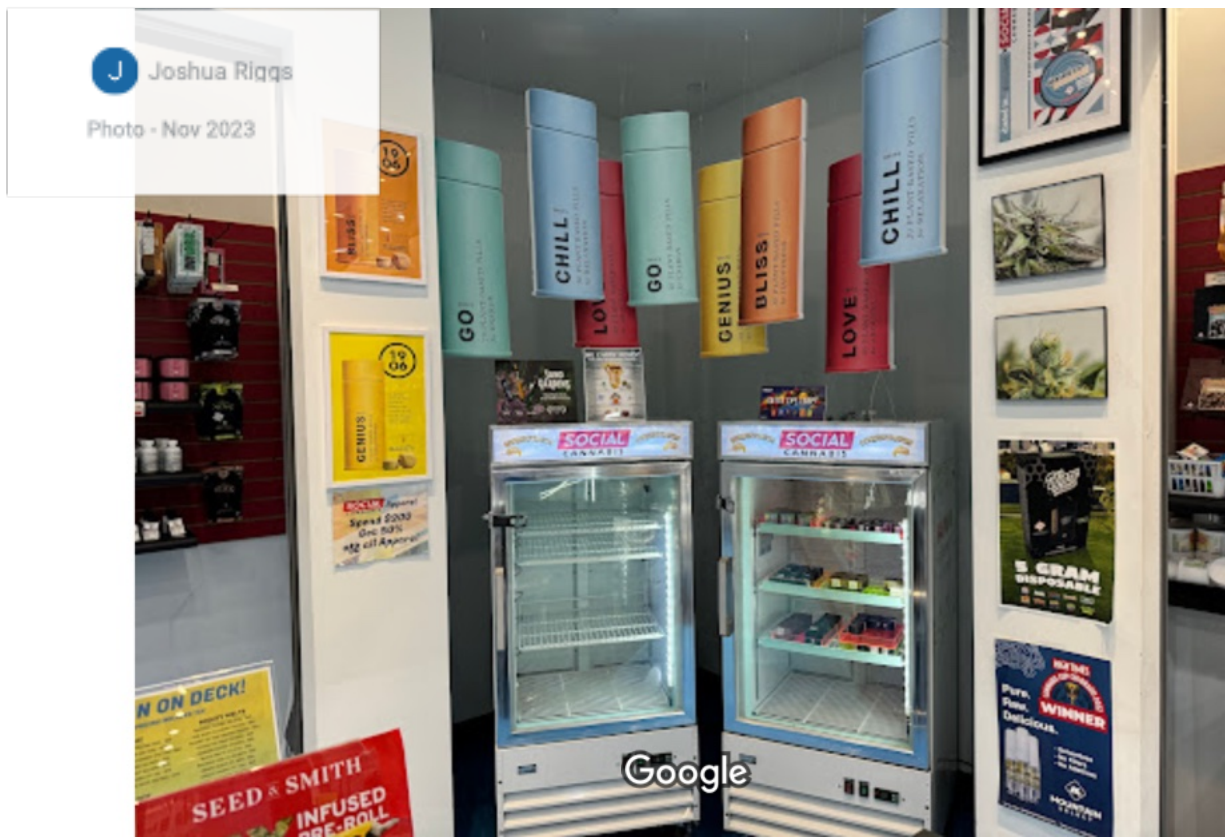

Google Maps Social Cannabis Chambers

J Joshua Riggs
Photo - Nov 2023

Image capture: Nov 2023 Images may be subject to copyright.