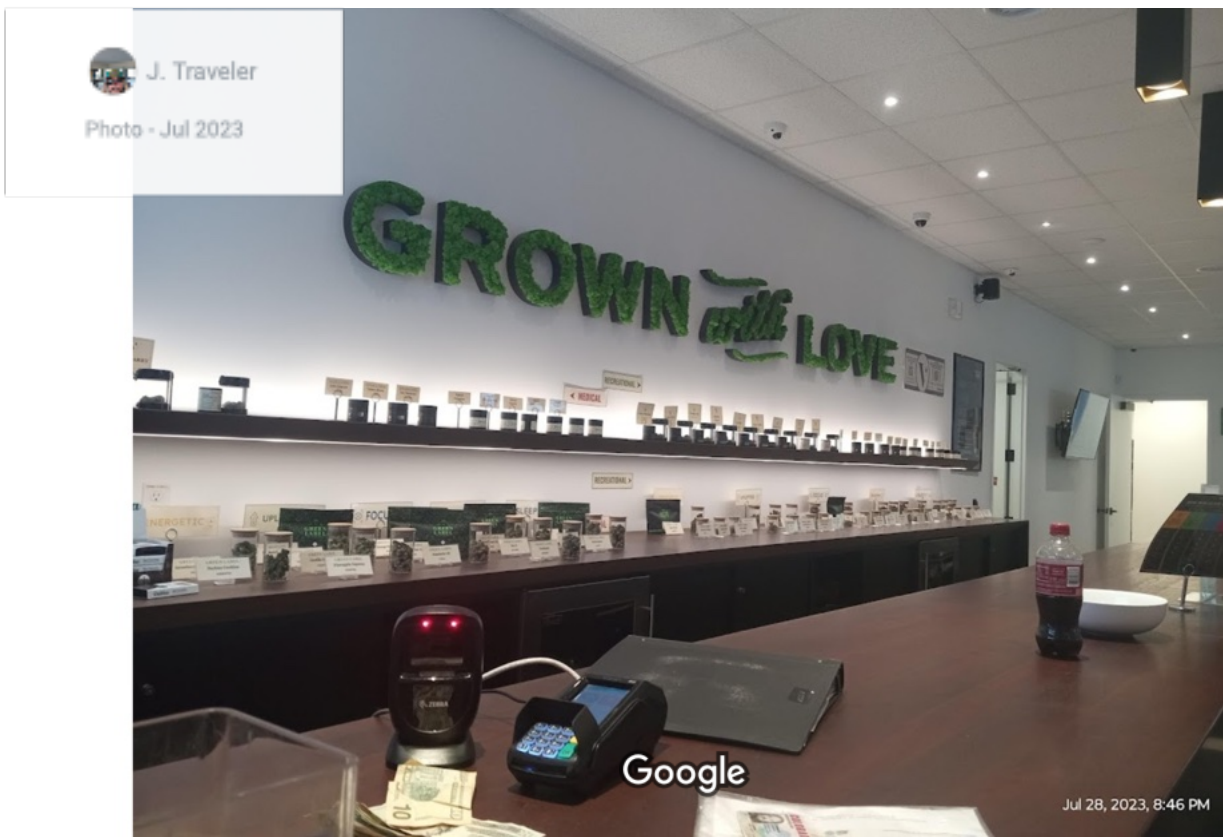

Google Maps

Native Roots Dispensary Tower - Airport

Photo - Mar 2017

Google

Image capture: Mar 2017 Images may be subject to copyright.

Google Maps

Native Roots Marijuana Dispensary Speer Blvd

Image capture: Jul 2023 Images may be subject to copyright.