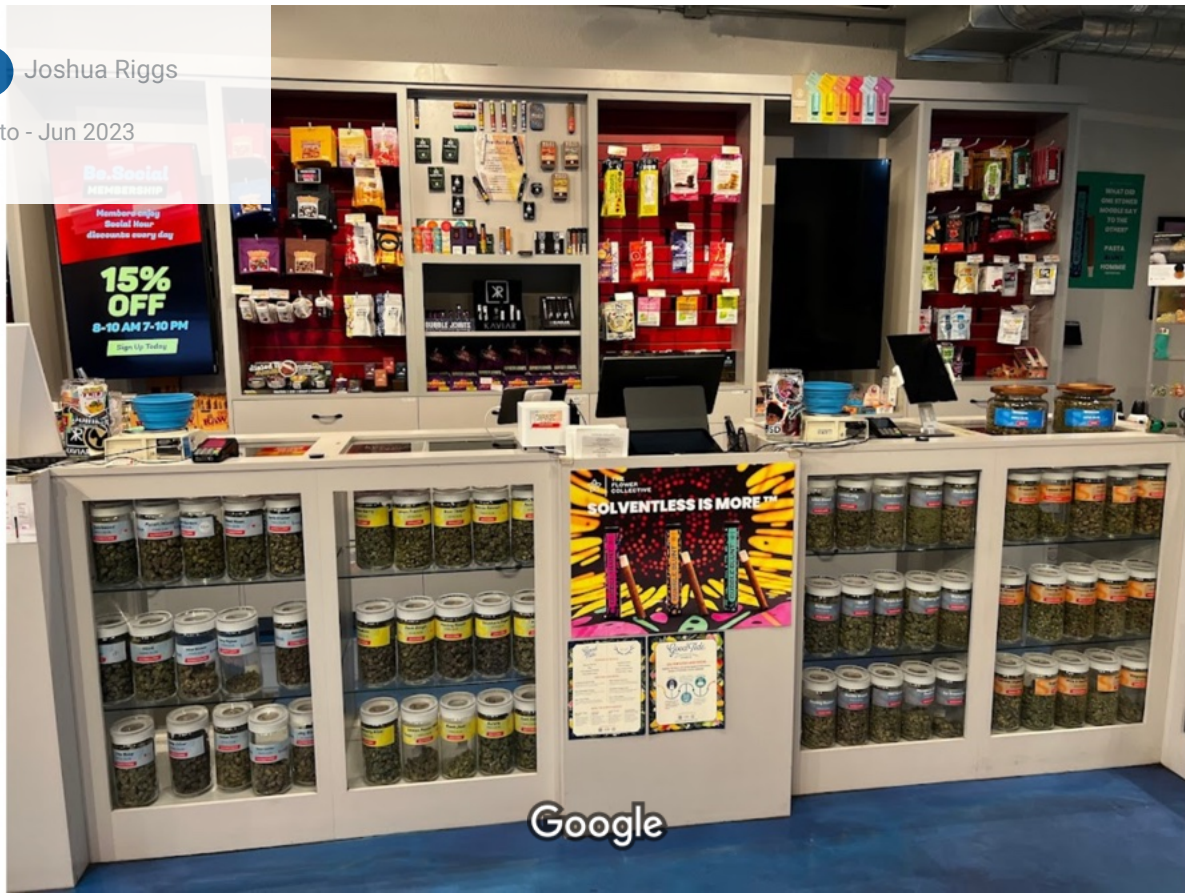

Google Maps Social Cannabis Chambers

 Joshua Riggs

Photo - Jun 2023

Image capture: Jun 2023 Images may be subject to copyright.

Google Maps

Social Cannabis Golden

Photo - May 2024

Image capture: May 2024 Images may be subject to copyright.